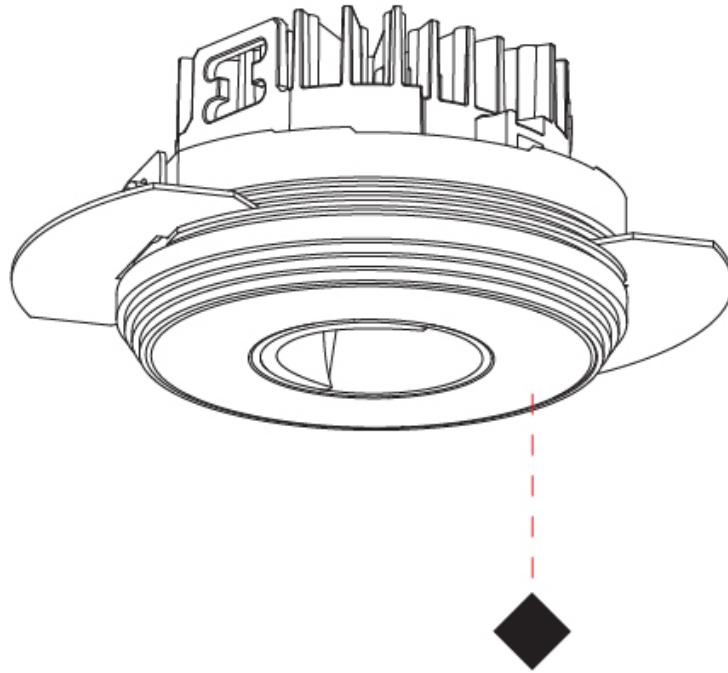

OIKO PRO ROUND WALLWASH TRIMLESS

A35876-

PROJECT

TYPE

SPECIFIER

QUANTITY

DATE

A