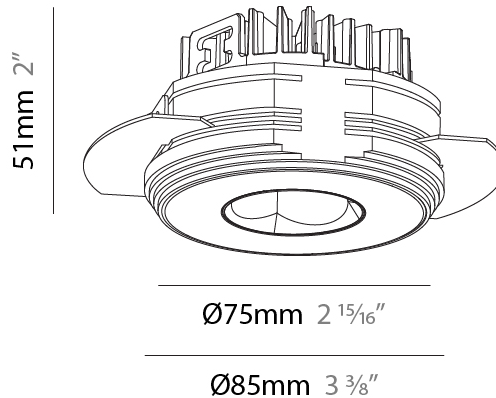

PHYSICAL

Aperture Sizes - Downlights: 1"
Shape: Round
Diameter (mm): 75
Diameter (in): 2 15/16
Height (mm): 51
Height (in): 2
Ceiling Thickness (mm): 10 / 12.5 / 15 / 25
Ceiling Thickness (in): 3/8 or 1/2 or 9/16 or 1
Min. Recessing Depth (mm): 55
Min. Recessing Depth (in): 2 3/16
Diffuser: Lens Pack - Spread Lens / Linear Spread Lens / Honeycomb Louver
Fixture Finish: SSR / BKV / CWI / CRY / HAB / UFT / ITA / RUA / FTG / MYG / LOD / PUS / FRO / FUP / KIA / POP / BLS / SPG / MEY / GOH / CHC / COM / ABZ / JAG / OBR / MOS / ROR
Fixture Material: Aluminum Die Cast
Cut-out Measurements: 86mm / 2 11/16" Diameter

ELECTRICAL

Lamp Type: LED (Zhaga Standard)
Input Wattage (W): 14
Total Output Wattage (W): 12.7
Dimming: Dali Dimming
Driver Included: No
Driver Location: Recessed Housing
Driver Type: Constant Current - Universal (120Vac only for DALI driver)
Driver Class: Class 2
Input Voltage (V): 120 - 277
Constant Current (MA): 700

LED

Color Temperature (°K): 2700-6500 Tunable White
Max. Delivered Lumen (lm): 1240
Nominal Lumen (lm): 1460
CRI: >90 CRI
Lamp Life (hrs): 50000
Special LEDs offerings: Tunable White

OPTICAL

Reflector: 52
Adjustability: Fixed

RATINGS AND CERTIFICATIONS

Certified By: Certified for North American Standards
IP rating: IP20