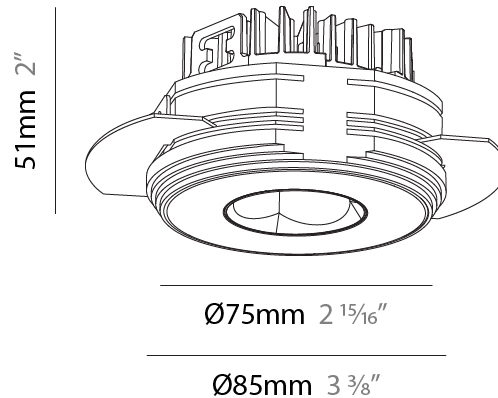

PHYSICAL

Aperture Sizes - Downlights: 1"
Shape: Round
Diameter (mm): 75
Diameter (in): 2 ¹⁵/₁₆
Height (mm): 51
Height (in): 2
Ceiling Thickness (mm): 10 / 12.5 / 15 / 25
Ceiling Thickness (in): 3/8 or 1/2 or 9/16 or 1
Min. Recessing Depth (mm): 60
Min. Recessing Depth (in): 2 ³/₈
Diffuser: Lens Pack - Spread Lens / Linear Spread Lens / Honeycomb Louver
Fixture Finish: SSR / BKV / CWI / CRY / HAB / UFT / ITA / RUA / FTG / MYG / LOD / PUS / FRO / FUP / KIA / POP / BLS / SPG / MEY / GOH / CHC / COM / ABZ / JAG / OBR / MOS / ROR
Fixture Material: Aluminum Die Cast
Cut-out Measurements: 68mm / 2 11/16" Diameter

ELECTRICAL

Lamp Type: LED (Zhaga Standard)
Input Wattage (W): 15
Total Output Wattage (W): 13.6
Dimming: Tri-Mode (Non-Dimming and Phase Dimming (120Vac only) and 0-10V Dimming)
Driver Included: No
Driver Location: Recessed Housing
Driver Type: Constant Current - Universal
Driver Class: Class 2
Input Voltage (V): 120 - 277
Constant Current (MA): 350

LED

Color Temperature (°K): 2700 / 3000 / 3500 / 4000
Max. Delivered Lumen (lm): 1375 / 1462 / 1531 / 1545
Nominal Lumen (lm): 1566 / 1665 / 1743 / 1759
CRI: >90 CRI
Lamp Life (hrs): 50000

OPTICAL

Reflector°: 50
Adjustability: Fixed

RATINGS AND CERTIFICATIONS

Certified By: Certified for North American Standards
IP rating: IP20